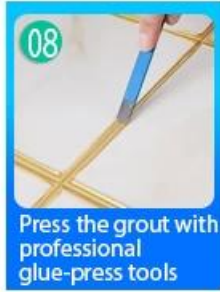

Press the grout with professional glue-press tools