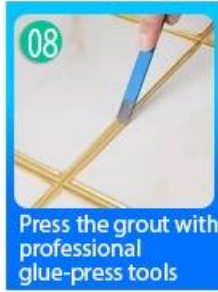

Press the grout with professional glue-press tools