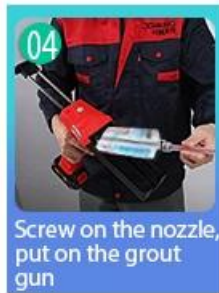

□ □ □ □ □ □ □ □

Clean the tiles and keep it dry

Polish with tile wax except the glazed tile

Open & Watch, both sides can extruded meanwhile

Screw on the nozzle, put on the grout gun

Inclined cut the top of the nozzle in 45°