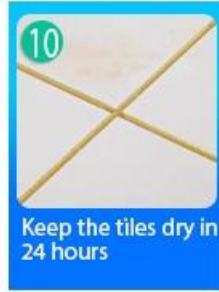

Squeeze out 60-80cm long grout in the forepart

Evenly squeeze out the tile agent along the gap

Press the grout with professional glue-press tools

Don't touch in 4-5 hours and remove excess grout then.

Keep the tiles dry in 24 hours