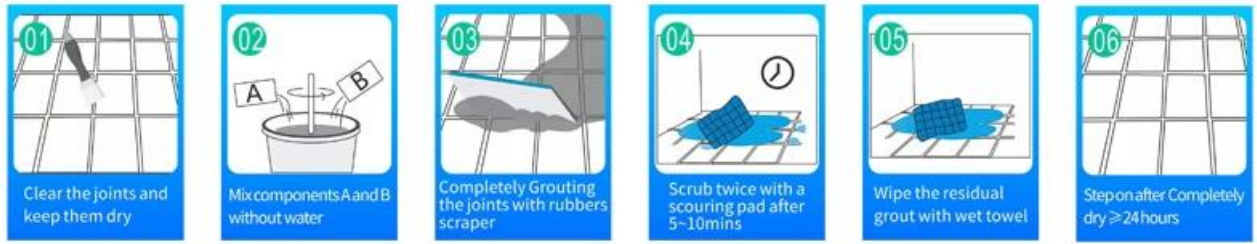

Kelin waterborne epoxy grout is a high-performance, water-based adhesive used for bonding tiles in various applications. It is known for its durability, resistance to water, and ease of application. The grout is suitable for use in areas such as toilets, corners, edges of baths, skirting lines, mosaic tiles, floor tiles, ceramic tiles, and kitchens. The grout is applied in a consistent manner, ensuring a strong and long-lasting bond between the tiles. Kelin grout is a reliable choice for tile installation in both residential and commercial settings.

kelin waterborne epoxy grout is a high-performance, water-based adhesive used for bonding tiles in various applications.

- Off White
- Gainsboro
- Grayish
- Medium Gray
- Dull Gray
- Silver Gray
- Metal Gray
- Starry Gray
- Luxury Gray
- Slate Gray
- Greyish Green
- Yellow Gray
- Brownness
- Terra Brown
- Glacier White
- Calaeatta
- Pearl Gold
- Primrose Yellow
- Shiny Gold
- Buff Beige
- Grayish Yellow
- Yellowish Brown
- Soft Khaki
- Olive Brown
- Brown
- Reddish Brown
- Dark Brown
- Rock Black

Whole Room Gap Solution □ □ □ □ □

**Brief** □□□□