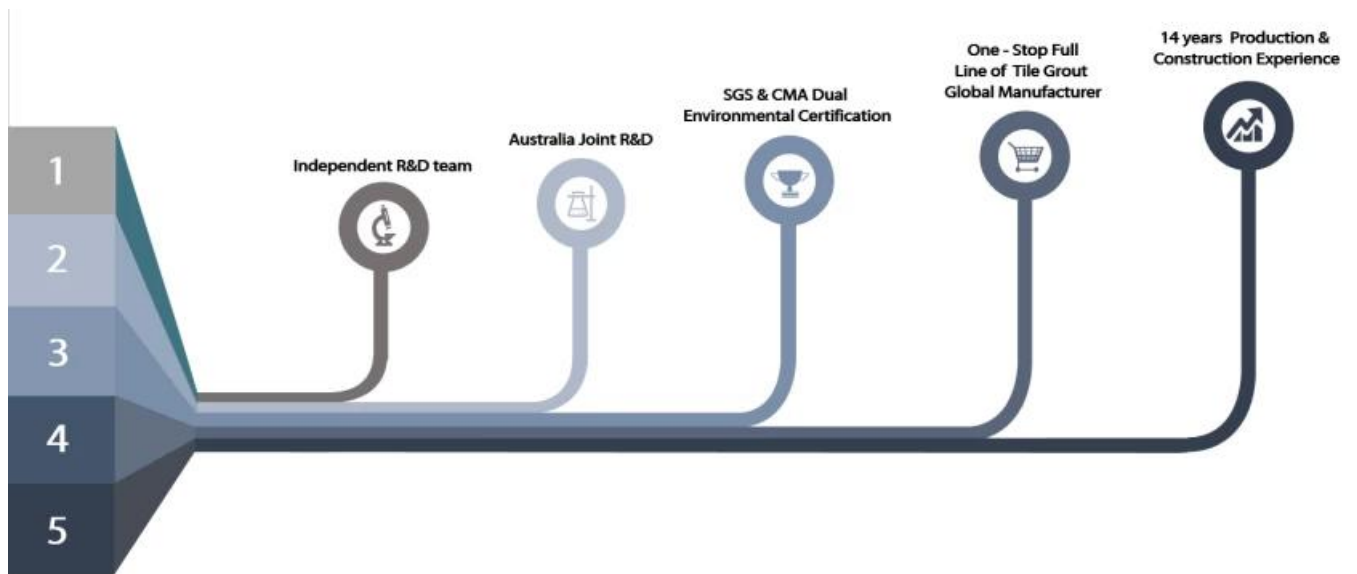

Kelin waterborne epoxy grout is a high-performance, water-based adhesive used for bonding tiles in various applications. It is known for its durability, resistance to water, and ease of application. The grout is suitable for use in areas such as toilets, corners, edges of baths, skirting lines, mosaic tiles, floor tiles, ceramic tiles, and kitchens. The grout is applied in a consistent manner, ensuring a strong and long-lasting bond between the tiles. Kelin grout is a reliable choice for tile installation in both residential and commercial settings.

kelin waterborne epoxy grout is a high-performance, water-based adhesive used for bonding tiles in various applications.

- Off White
- Gainsboro
- Grayish
- Medium Gray
- Dull Gray
- Silver Gray
- Metal Gray
- Starry Gray
- Luxury Gray
- Slate Gray
- Greyish Green
- Yellow Gray
- Brownness
- Terra Brown
- Glacier White
- Calaeatta
- Pearl Gold
- Primrose Yellow
- Shiny Gold
- Buff Beige
- Grayish Yellow
- Yellowish Brown
- Soft Khaki
- Olive Brown
- Brown
- Reddish Brown
- Dark Brown
- Rock Black

### Professional joint- Tool

□ □ □ □

□□ □□

Creaming Machine □□

□□ □□

Batching □□ □□

□□ □□

□□ Line