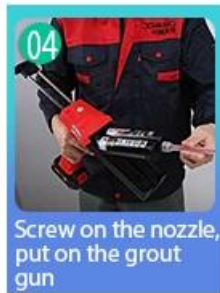

04

Screw on the nozzle, put on the grout gun

05

Inclined cut the top of the nozzle in 45°

06

Squeeze out 60-80cm long grout in the forepart

07

Evenly squeeze out the tile agent along the gap