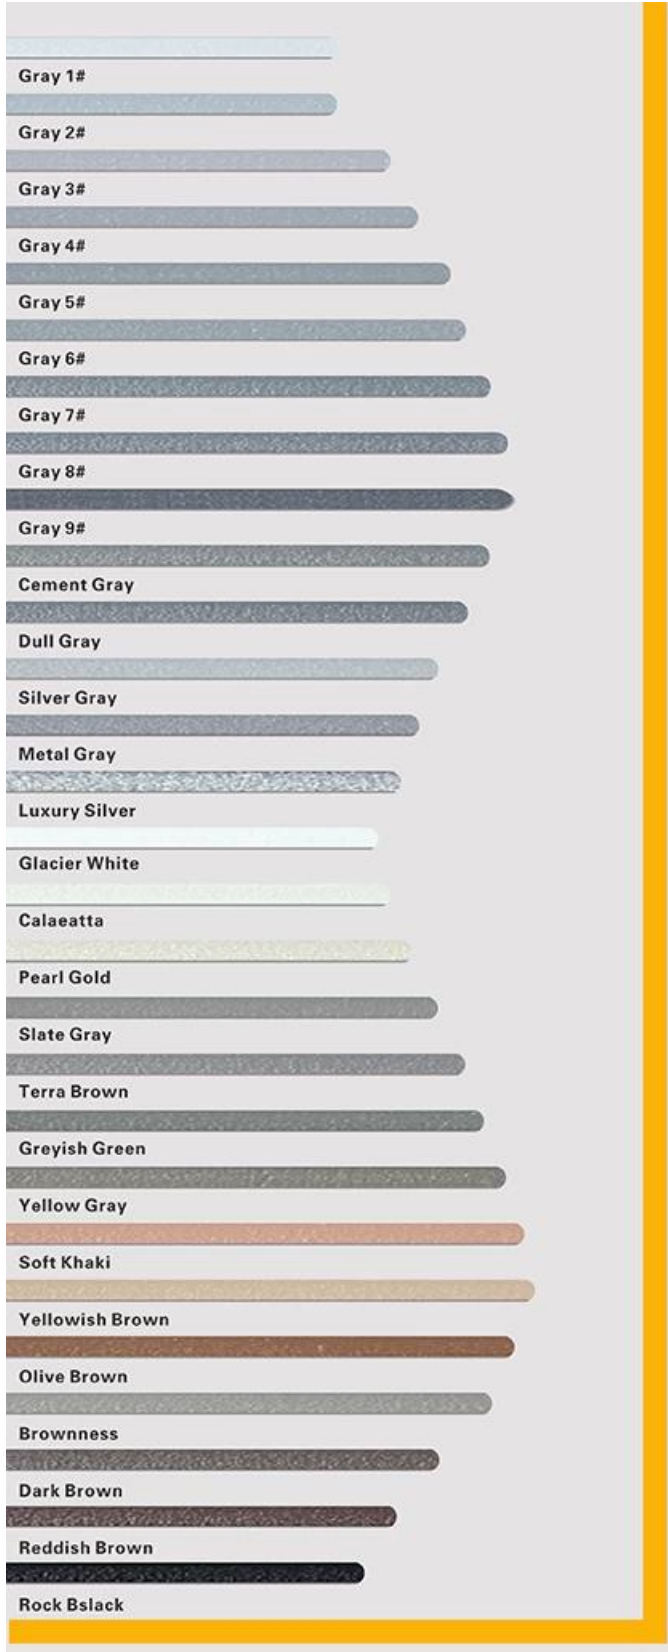

□□ □ □ □□□□ □□□□□□