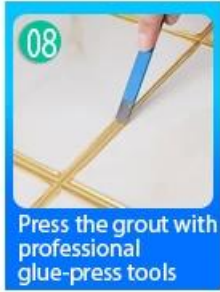

08
Press the grout with professional glue-press tools