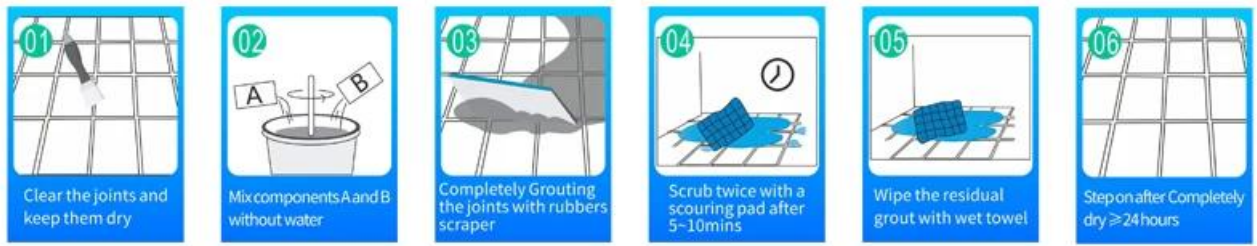

Dark Brown

Rock Black

□□ □□ □□ □□

Cutter Knife

Pointing trowel

Brush

Rainbow Scraper

Stirring Knife