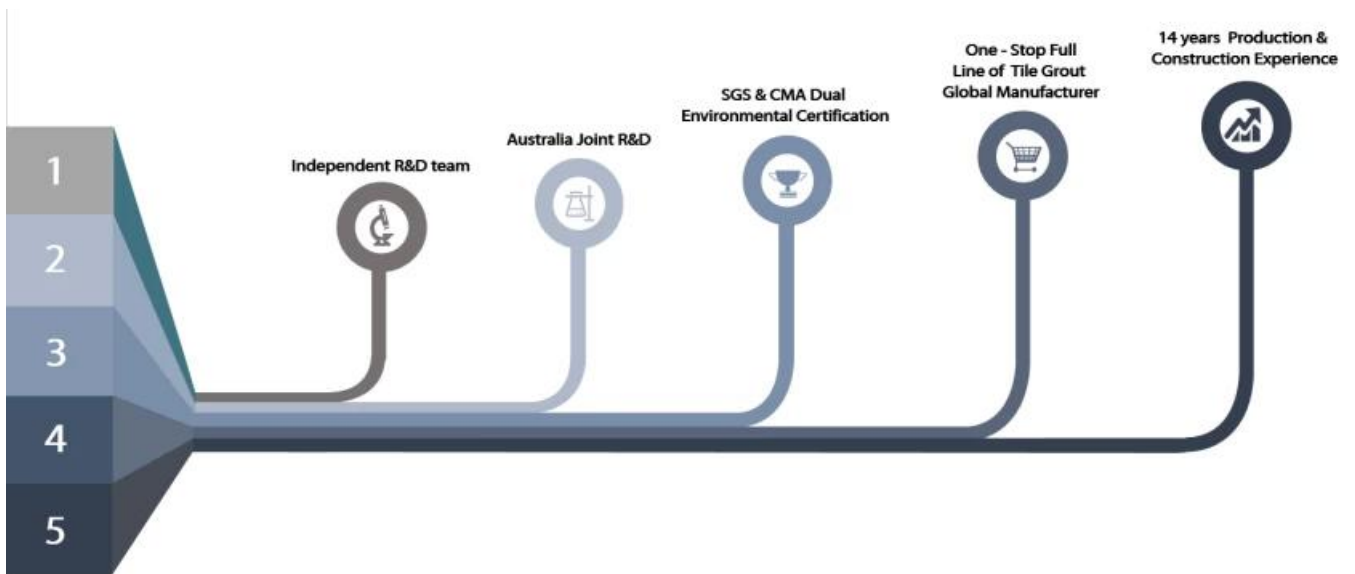

Professional joint- Tool

□ □ □ □