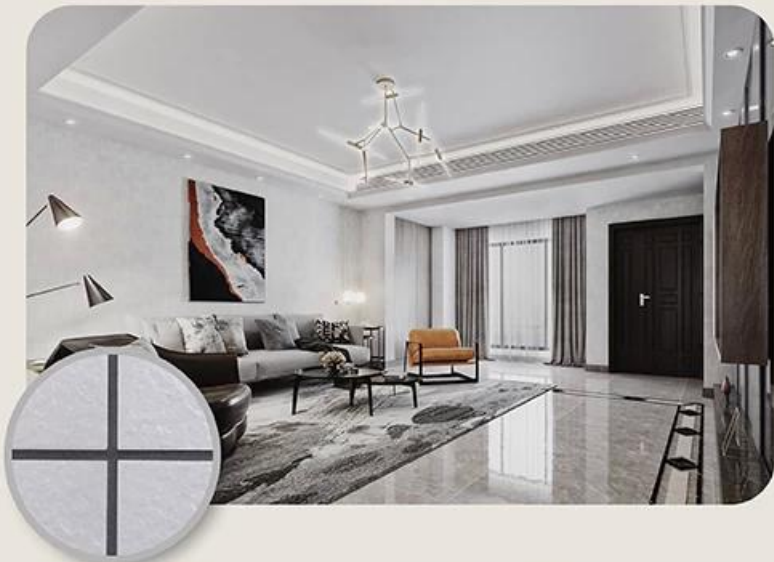

- Off White
- Gainsboro
- Grayish
- Medium Gray
- Dull Gray
- Silver Gray
- Metal Gray
- Starry Gray
- Luxury Gray
- Slate Gray
- Greyish Green
- Yellow Gray
- Brownness
- Terra Brown
- Glacier White
- Calaeatta
- Pearl Gold
- Primrose Yellow
- Shiny Gold
- Buff Beige
- Grayish Yellow
- Yellowish Brown
- Soft Khaki
- Olive Brown
- Brown
- Reddish Brown
- Dark Brown
- Rock Black

Whole Room Gap Solution □ □ □ □ □