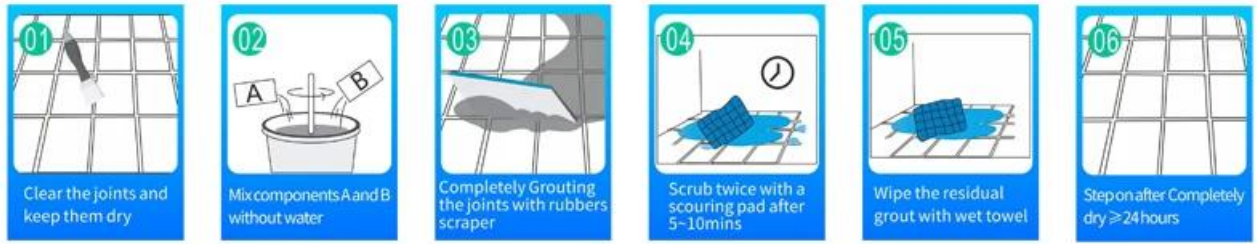

Kelin waterborne epoxy grout is a high-quality, water-based adhesive used for bonding tiles. It is suitable for various applications, including walls, floors, and corners. The product is easy to apply and provides a strong, durable bond. It is also resistant to water and stains, making it ideal for use in wet areas like bathrooms and kitchens. Kelin grout is available in various colors to match your tile selection.

For more information, please contact us at [contact information].

- Off White
- Gainsboro
- Grayish
- Medium Gray
- Dull Gray
- Silver Gray
- Metal Gray
- Starry Gray
- Luxury Gray
- Slate Gray
- Greyish Green
- Yellow Gray
- Brownness
- Terra Brown
- Glacier White
- Calaeatta
- Pearl Gold
- Primrose Yellow
- Shiny Gold
- Buff Beige
- Grayish Yellow
- Yellowish Brown
- Soft Khaki
- Olive Brown
- Brown
- Reddish Brown
- Dark Brown
- Rock Black

Whole Room Gap Solution □ □ □ □ □

Brief □□□□

Professional joint- Tool

□ □ □ □

□□ □□

Creaming Machine □□

□□ □□

Batching □□ □□