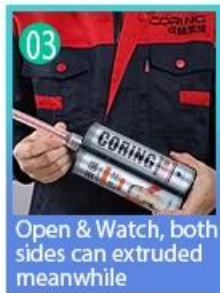

- Gray 1#
- Gray 2#
- Gray 3#
- Gray 4#
- Gray 5#
- Gray 6#
- Gray 7#
- Gray 8#
- Gray 9#
- Cement Gray
- Dull Gray
- Silver Gray
- Metal Gray
- Luxury Silver
- Glacier White
- Calaeatta
- Pearl Gold
- Slate Gray
- Terra Brown
- Greyish Green
- Yellow Gray
- Soft Khaki
- Yellowish Brown
- Olive Brown
- Brownness
- Dark Brown
- Reddish Brown
- Rock Bslack

□□ □□ □□ □□

Two Component Caulking Gun

Cutter Knife

Pointing trowel

Brush

Forming Stick

Perching Knife

Masking Tape