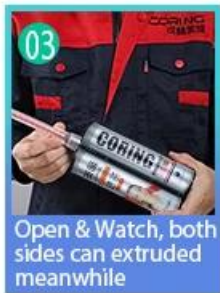

- Gray 1#
- Gray 2#
- Gray 3#
- Gray 4#
- Gray 5#
- Gray 6#
- Gray 7#
- Gray 8#
- Gray 9#
- Cement Gray
- Dull Gray
- Silver Gray
- Metal Gray
- Luxury Silver
- Glacier White
- Calaeatta
- Pearl Gold
- Slate Gray
- Terra Brown
- Greyish Green
- Yellow Gray
- Soft Khaki
- Yellowish Brown
- Olive Brown
- Brownness
- Dark Brown
- Reddish Brown
- Rock Bslack

□□ □□ □□ □□

Two Component Caulking Gun

Cutter Knife

Pointing trowel

Brush

Forming Stick

Perching Knife

Masking Tape